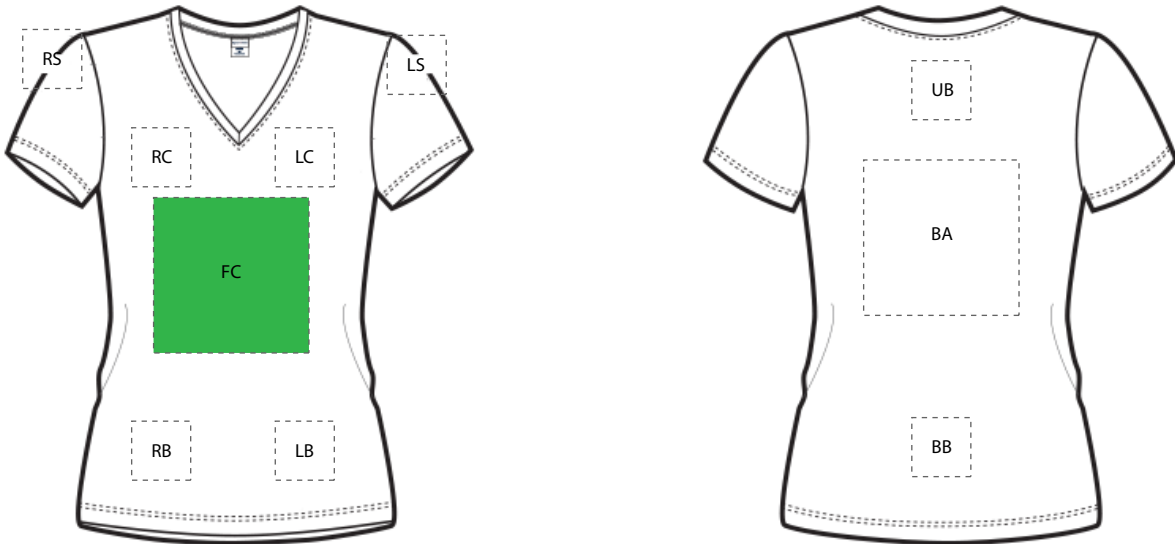

# DECORATION SPEC SHEET

## FRONT DECORATION DIMENSIONS

Code	Description	Dimensions	Standard
<b>FC</b>	Full Chest	11"W x 11" H	Primary Standard
<b>LB</b>	Left Bottom	4"W x 4"H	
<b>LC</b>	Left Chest	4"W x 4"H	
<b>RB</b>	Right Bottom	4"W x 4"H	
<b>RC</b>	Right Chest	4"W x 4"H	

## BACK DECORATION DIMENSIONS

<b>BA</b>	Back	11"W x 11" H	
<b>BB</b>	Back Bottom	4"W x 4"H	
<b>UB</b>	Upper Back	4"W x 4"H	

## SLEEVE DECORATION DIMENSIONS

<b>LS</b>	Left Shoulder	4"W x 4"H	
<b>RS</b>	Right Shoulder	4"W x 4"H	

Decoration range is dependent on product, decoration method and equipment used. Allow for 1/8" per size.