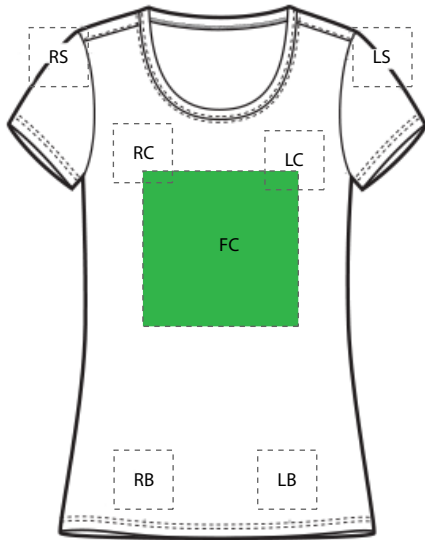

# DECORATION SPEC SHEET

## FRONT DECORATION DIMENSIONS

Code	Description	Dimensions	Standard
<b>FC</b>	Full Chest	11"W x 11" H	Primary Standard
<b>LB</b>	Left Bottom	4"W x 4"H	
<b>LC</b>	Left Chest	4"W x 4"H	
<b>RB</b>	Right Bottom	4"W x 4"H	
<b>RC</b>	Right Chest	4"W x 4"H	

## BACK DECORATION DIMENSIONS

<b>BA</b>	Back	11"W x 11" H	
<b>BB</b>	Back Bottom	4"W x 4"H	
<b>UB</b>	Upper Back	4"W x 4"H	

## SLEEVE DECORATION DIMENSIONS

<b>LS</b>	Left Shoulder	4"W x 4"H	
<b>RS</b>	Right Shoulder	4"W x 4"H	

Decoration range is dependent on product, decoration method and equipment used. Allow for 1/8" per size.