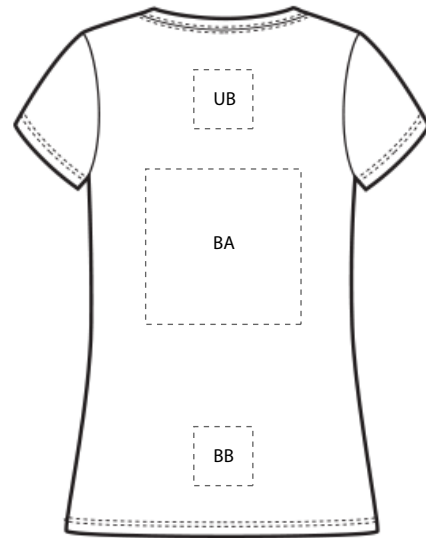

# DECORATION SPEC SHEET

## FRONT DECORATION DIMENSIONS

Code	Description	Dimensions	Standard
<b>FC</b>	Full Chest	11"W x 11" H	Primary Standard
<b>LB</b>	Left Bottom	4"W x 4"H	
<b>LC</b>	Left Chest	4"W x 4"H	
<b>RB</b>	Right Bottom	4"W x 4"H	
<b>RC</b>	Right Chest	4"W x 4"H	

## BACK DECORATION DIMENSIONS

<b>BA</b>	Back	11"W x 11" H	
<b>BB</b>	Back Bottom	4"W x 4"H	
<b>UB</b>	Upper Back	4"W x 4"H	

## SLEEVE DECORATION DIMENSIONS

<b>LS</b>	Left Shoulder	4"W x 4"H	
<b>RS</b>	Right Shoulder	4"W x 4"H	

Decoration range is dependent on product, decoration method and equipment used. Allow for 1/8" per size.