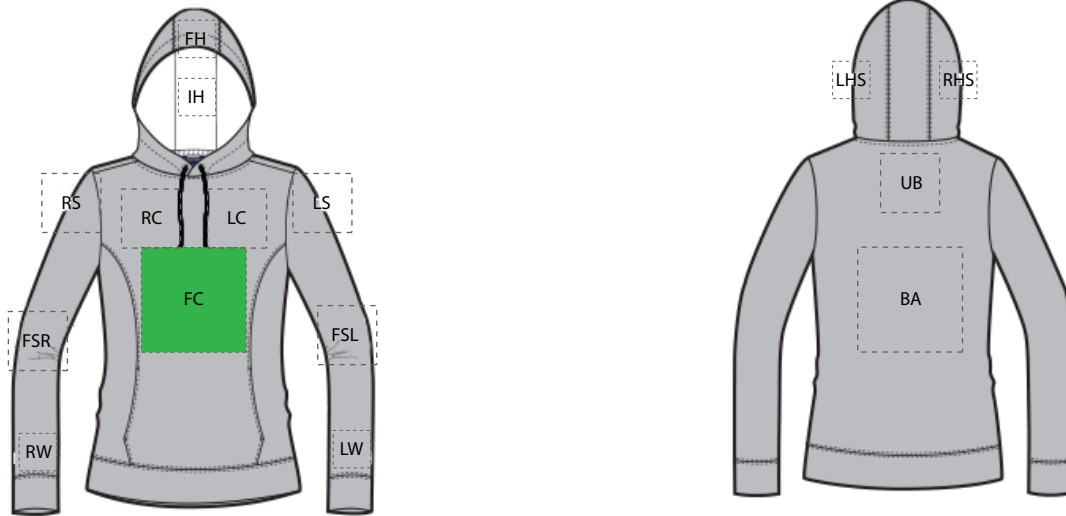

DECORATION SPEC SHEET

FRONT DECORATION DIMENSIONS

FC	Full Chest	11"H x 11"W	Primary
LC	Left Chest	4"H x 4"W	
RC	Right Chest	4"H x 4"W	

BACK DECORATION DIMENSIONS

BA	Back	11"H x 11"W	
UB	Upper Back	4"H x 4"W	

SLEEVE DECORATION DIMENSIONS

FSL	Full Sleeve Left	2"H X 2"W	
FSR	Full Sleeve Right	2"H X 2"W	
LS	Left Shoulder	2"H X 2"W	
LW	Left Wrist	2"H X 2"W	
RS	Right Shoulder	2"H X 2"W	
RW	Right Wrist	2"H X 2"W	

HOOD DECORATION DIMENSIONS

IH	Inside Hood	2"H X 2"W	
FH	Front Hood	1"H X 1"W	
LHS	Left Hood Side	2"H X 2"W	
RHS	Right Hood Side	2"H X 2"W	

Decoration range is dependent on product, decoration method and equipment used. Allow for 1/8" per size.