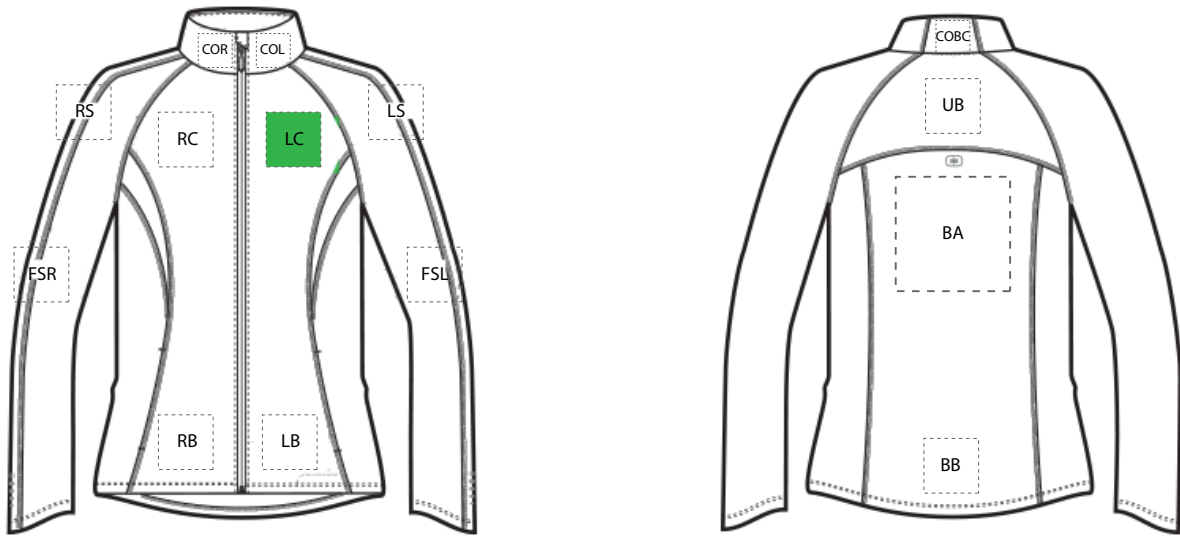

DECORATION SPEC SHEET

FRONT DECORATION DIMENSIONS

COL	Collar Left	2"W x 2"H	
COR	Collar Right	2"W x 2"H	
LB	Left Bottom	4"W x 4"H	
LC	Left Chest	4"W x 4"H	Primary
RB	Right Bottom	4"W x 4"H	
RC	Right Chest	4"W x 4"H	

BACK DECORATION DIMENSIONS

BA	Back	11"W x 11"H	
BB	Back Bottom	4"W x 4"H	
COBC	Collar Back	2"W x 2"H	
UB	Upper Back	4"W x 4"H	

SLEEVE DECORATION DIMENSIONS

FSL	Full Sleeve Left	4"W x 4"H	
FSR	Full Sleeve Right	4"W x 4"H	
LS	Left Shoulder	4"W x 4"H	
RS	Right Shoulder	4"W x 4"H	

Decoration range is dependent on product, decoration method and equipment used. Allow for 1/8" per size.

The information provided in this template is general, but the printing or embroidery placements may vary depending on the product, due to brand logo placement, fabric types, etc.