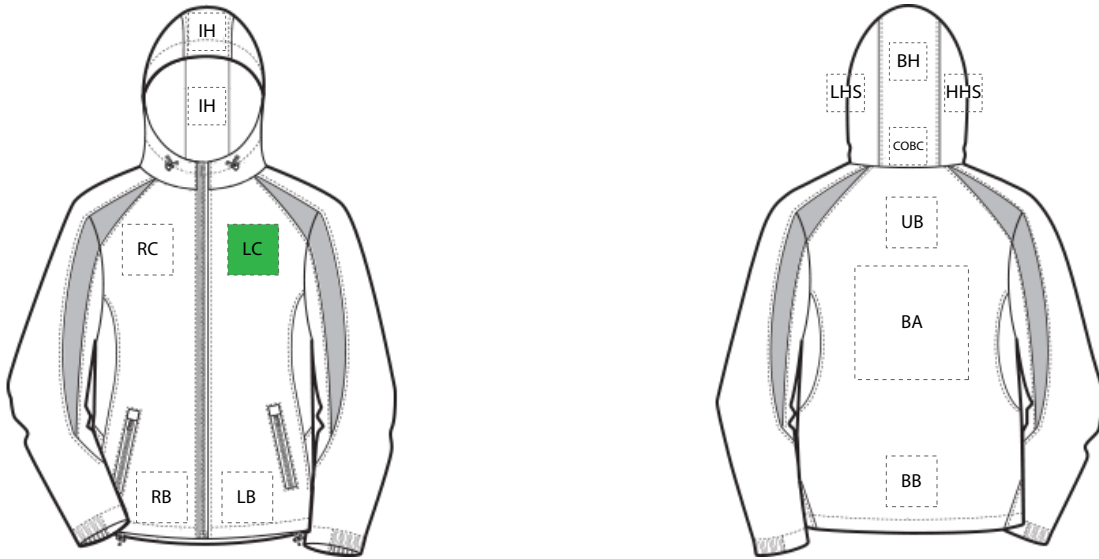

DECORATION SPEC SHEET

FRONT DECORATION DIMENSIONS

LB	Left Bottom	4"W x 4"H	
LC	Left Chest	4"W x 4"H	Primary
RB	Right Bottom	4"W x 4"H	
RC	Right Chest	4"W x 4"H	

BACK DECORATION DIMENSIONS

BA	Back	11"W x 11"H	
BB	Back Bottom	4"W x 4"H	
COBC	Collar Back	2"W x 2"H	
UB	Upper Back	4"W x 4"H	

HOOD DECORATION DIMENSIONS

BH	Back Hood	2"W x 2"H	
FH	Front Hood	2"W x 2"H	
IH	Inside Hood	2"W x 2"H	
LHS	Left Hood Side	2"W x 2"H	
RHS	Right Hood Side	2"W x 2"H	

Decoration range is dependent on product, decoration method and equipment used. Allow for 1/8" per size.