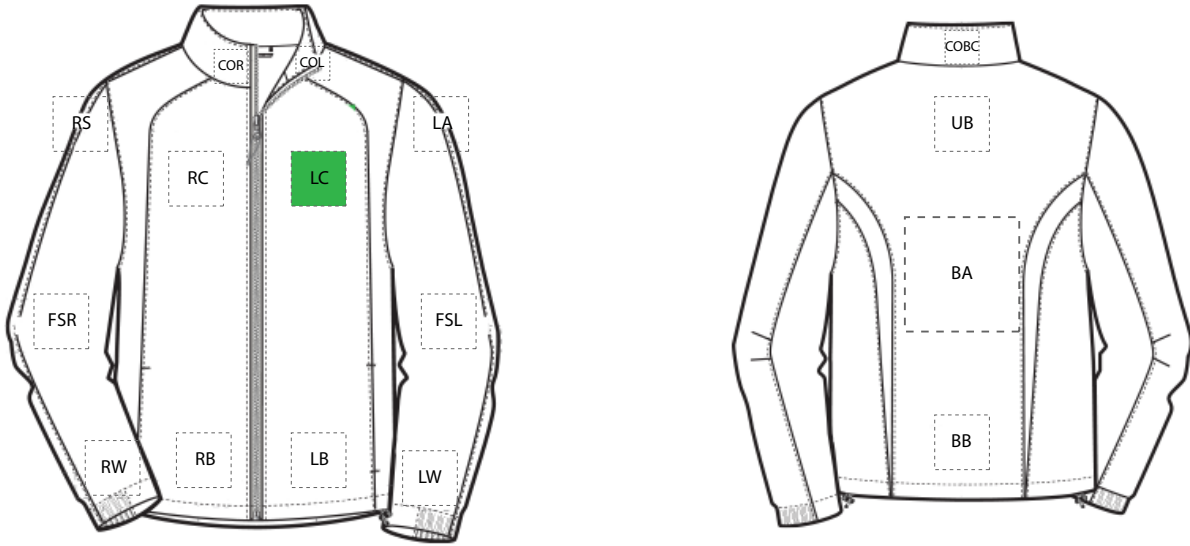

DECORATION SPEC SHEET

FRONT DECORATION DIMENSIONS

COL	Collar Left	2"W x 2"H	
COR	Collar Right	2"W x 2"H	
LB	Left Bottom	4"W x 4"H	
LC	Left Chest	4"W x 4"H	Primary
RB	Right Bottom	4"W x 4"H	
RC	Right Chest	4"W x 4"H	

BACK DECORATION DIMENSIONS

BA	Back	11"W x 11"H	
BB	Back Bottom	4"W x 4"H	
COBC	Collar Back	2"W x 2"H	
UB	Upper Back	4"W x 4"H	

SLEEVE DECORATION DIMENSIONS

FSL	Full Sleeve Left	4"W x 4"H	
FSR	Full Sleeve Right	4"W x 4"H	
LS	Left Shoulder	4"W x 4"H	
LW	Left Wrist	4"W x 4"H	
RS	Right Shoulder	4"W x 4"H	
RW	Right Wrist	4"W x 4"H	

Decoration range is dependent on product, decoration method and equipment used. Allow for 1/8" per size.

The information provided in this template is general, but the printing or embroidery placements may vary depending on the product, due to brand logo placement, fabric types, etc.