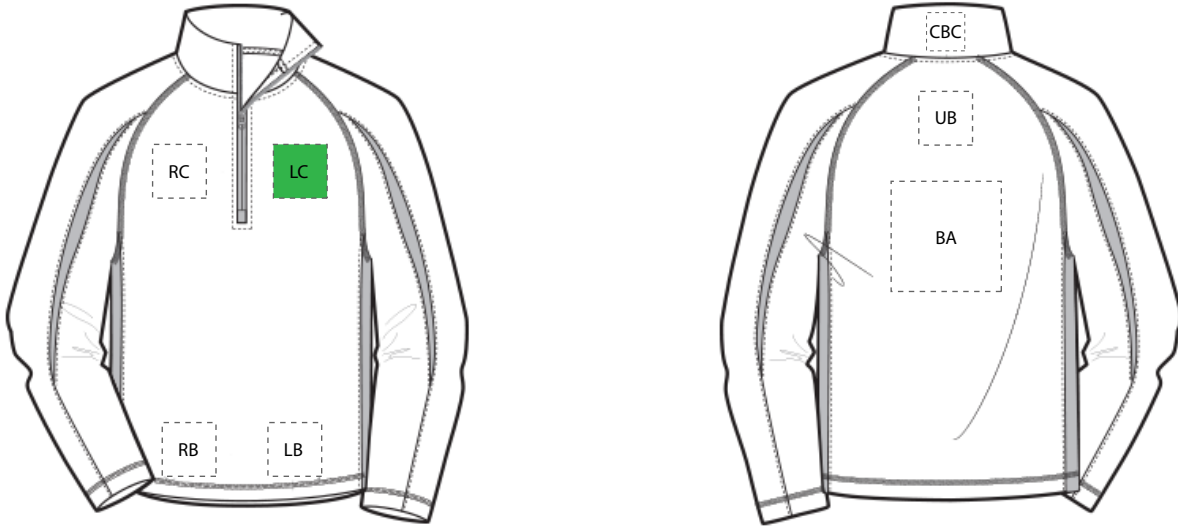

DECORATION SPEC SHEET

FRONT DECORATION DIMENSIONS

LC	Left Chest	4"H X 4"W	Primary
LB	Left Bottom	4"H X 4"W	
RB	Right Bottom	4"H X 4"W	
RC	Right Chest	4"H x 4"W	

BACK DECORATION DIMENSIONS

BA	Back	11"H X 11"W	
UB	Collar Back Center	2"H X 2"W	
CBC	Upper Back	4"H X 4"W	

Decoration range is dependent on product, decoration method and equipment used. Allow for 1/8" per size.

The information provided in this template is general, but the printing or embroidery placements may vary depending on the product, due to brand logo placement, fabric types, etc.